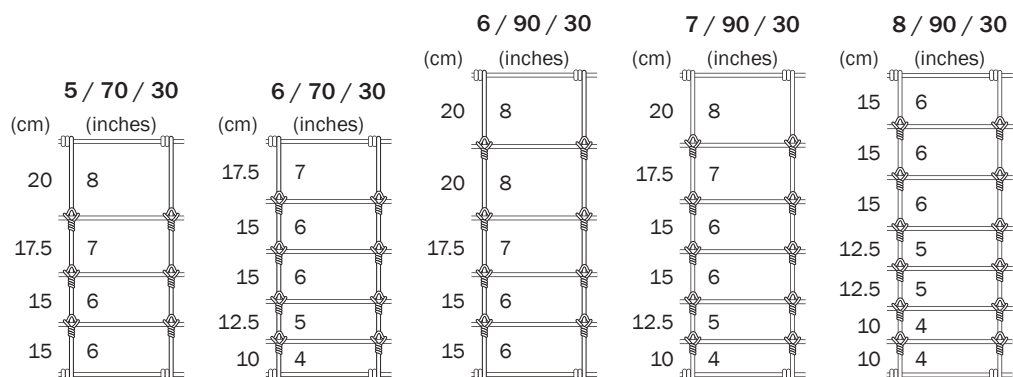

GRIPLOCK®

CODE	FENCE	DESCRIPTION	WEIGHT (KG)

GRIPLOCK® - Heavy Galvanised. All Wires 2.50mm.

6215	5/70/60 x 500m	Sheep, Station, Tree Protection	130
6220	6/70/30 x 200m	Sheep, Lamb	75
6230	6/90/30 x 200m	Cattle	80
6231	6/90/45 x 250m	Cattle	86
6232	6/90/60 x 500m	Cattle, Tree Protection	158
6235	8/90/15 x 100m	Intensive Stocking, Boundary	70
6240	8/90/30 x 200m	Boundary	101
6242	8/90/30 x 400m	Boundary	209

GRIPLOCK® TOUGHLINE- 2.80mm Top & Bottom Wires. All Wires Heavy Galvanised

6305	7/90/30 x 200m	All Stock	94
6308	7/90/30 x 500m	All Stock	236
6310	7/90/45 x 200m	All Stock	82

7/90/30 - 7 line wires; 90cm fence height; 30cm between vertical wires

Using Griplock makes all the difference...

Hinged Joint after goat pressure...

Griplock after goat pressure...

CUSTOMER SUPPORT - 1800 627 722 • WEBSITE - www.southernwire.com.au

YOUR FENCING PARTNER