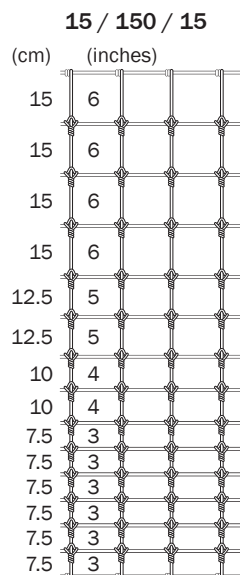

CUSTOMER SUPPORT – 1800 627 722 • WEBSITE – www.southernwire.com.au

YOUR FENCING PARTNER

GRIPLOCK®

VERMIN

CODE	FENCE	DESCRIPTION	WEIGHT (KG)
GRIPLOCK VERMIN - All Wires 2.50mm Heavy Galvanised.			
6406	8/120/15 x 100m	Boundary, Dog, Goat	77
6410	8/120/30 x 200m	Internal Dog, Goat	108
6415	10/110/15 x 100m	Emu, Vermin, Goat	87
6435	15/150/15 x 100m	Internal Deer, Game	129
6440	15/150/30 x 200m	Internal Deer, Game	187
6446	16/180/15 x 250m	Boundary Deer, Game, including 30cm Radius Apron	364
6430	13/190/30 x 200m	Boundary, Emu, Ostrich	176
6445	17/190/15 x 100m	Boundary Deer, Game	152
6450	17/190/30 x 200m	Boundary Deer, Game	217
6455	20/240/15 x 100m	Roadside, Boundary, Security	183
6460	20/240/30 x 100m	Roadside, Boundary, Security	130

8/120/15 – 8 line wires; 120cm fence height; 15cm between vertical wires

CUSTOMER SUPPORT – 1800 627 722 • WEBSITE – www.southernwire.com.au

YOUR FENCING PARTNER