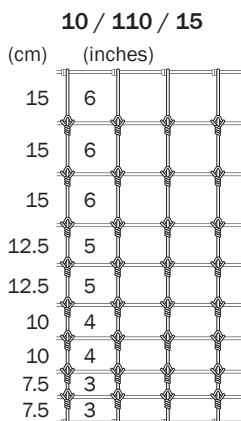

CUSTOMER SUPPORT – 1800 627 722 • WEBSITE – www.southernwire.com.au

YOUR FENCING PARTNER

GRIPLOCK®

VERMIN

CODE	FENCE	DESCRIPTION	WEIGHT (KG)
GRIPLOCK VERMIN - All Wires 2.50mm Heavy Galvanised.			
6406	8/120/15 x 100m	Boundary, Dog, Goat	77
6410	8/120/30 x 200m	Internal Dog, Goat	108
6415	10/110/15 x 100m	Emu, Vermin, Goat	87
6435	15/150/15 x 100m	Internal Deer, Game	129
6440	15/150/30 x 200m	Internal Deer, Game	187
6446	16/180/15 x 250m	Boundary Deer, Game, including 30cm Radius Apron	364
6430	13/190/30 x 200m	Boundary, Emu, Ostrich	176
6445	17/190/15 x 100m	Boundary Deer, Game	152
6450	17/190/30 x 200m	Boundary Deer, Game	217
6455	20/240/15 x 100m	Roadside, Boundary, Security	183
6460	20/240/30 x 100m	Roadside, Boundary, Security	130

8/120/15 – 8 line wires; 120cm fence height; 15cm between vertical wires

CUSTOMER SUPPORT – 1800 627 722 • WEBSITE – www.southernwire.com.au

YOUR FENCING PARTNER