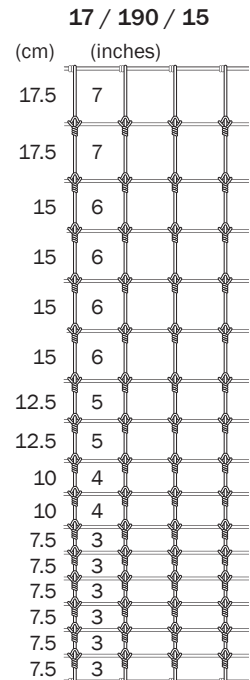

CUSTOMER SUPPORT – 1800 627 722 • WEBSITE – www.southernwire.com.au

YOUR FENCING PARTNER

GRIPLOCK®

VERMIN

CODE	FENCE	DESCRIPTION	WEIGHT (KG)
GRIPLOCK VERMIN - All Wires 2.50mm Heavy Galvanised.			
6406	8/120/15 x 100m	Boundary, Dog, Goat	77
6410	8/120/30 x 200m	Internal Dog, Goat	108
6415	10/110/15 x 100m	Emu, Vermin, Goat	87
6435	15/150/15 x 100m	Internal Deer, Game	129
6440	15/150/30 x 200m	Internal Deer, Game	187
6446	16/180/15 x 250m	Boundary Deer, Game, including 30cm Radius Apron	364
6430	13/190/30 x 200m	Boundary, Emu, Ostrich	176
6445	17/190/15 x 100m	Boundary Deer, Game	152
6450	17/190/30 x 200m	Boundary Deer, Game	217
6455	20/240/15 x 100m	Roadside, Boundary, Security	183
6460	20/240/30 x 100m	Roadside, Boundary, Security	130

8/120/15 – 8 line wires; 120cm fence height; 15cm between vertical wires

CUSTOMER SUPPORT – 1800 627 722 • WEBSITE – www.southernwire.com.au

YOUR FENCING PARTNER