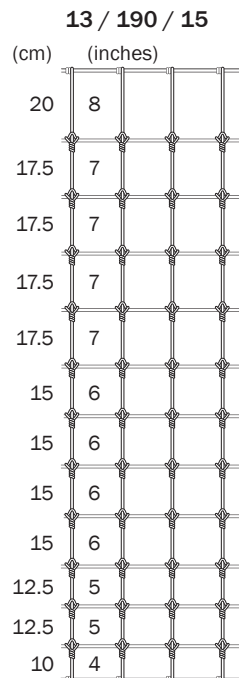

CUSTOMER SUPPORT – 1800 627 722 • WEBSITE – www.southernwire.com.au

YOUR FENCING PARTNER

GRIPLOCK®

VERMIN

CODE	FENCE	DESCRIPTION	WEIGHT (KG)
GRIPLOCK VERMIN - All Wires 2.50mm Heavy Galvanised.			
6406	8/120/15 x 100m	Boundary, Dog, Goat	77
6410	8/120/30 x 200m	Internal Dog, Goat	108
6415	10/110/15 x 100m	Emu, Vermin, Goat	87
6435	15/150/15 x 100m	Internal Deer, Game	129
6440	15/150/30 x 200m	Internal Deer, Game	187
6446	16/180/15 x 250m	Boundary Deer, Game, including 30cm Radius Apron	364
6430	13/190/30 x 200m	Boundary, Emu, Ostrich	176
6445	17/190/15 x 100m	Boundary Deer, Game	152
6450	17/190/30 x 200m	Boundary Deer, Game	217
6455	20/240/15 x 100m	Roadside, Boundary, Security	183
6460	20/240/30 x 100m	Roadside, Boundary, Security	130

8/120/15 – 8 line wires; 120cm fence height; 15cm between vertical wires

CUSTOMER SUPPORT – 1800 627 722 • WEBSITE – www.southernwire.com.au

YOUR FENCING PARTNER