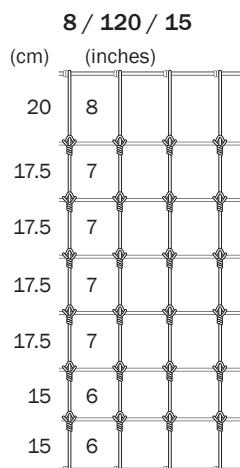

CUSTOMER SUPPORT – 1800 627 722 • WEBSITE – www.southernwire.com.au

YOUR FENCING PARTNER

GRIPLOCK®

VERMIN

CODE	FENCE	DESCRIPTION	WEIGHT (KG)
GRIPLOCK VERMIN - All Wires 2.50mm Heavy Galvanised.			
6406	8/120/15 x 100m	Boundary, Dog, Goat	77
6410	8/120/30 x 200m	Internal Dog, Goat	108
6415	10/110/15 x 100m	Emu, Vermin, Goat	87
6435	15/150/15 x 100m	Internal Deer, Game	129
6440	15/150/30 x 200m	Internal Deer, Game	187
6446	16/180/15 x 250m	Boundary Deer, Game, including 30cm Radius Apron	364
6430	13/190/30 x 200m	Boundary, Emu, Ostrich	176
6445	17/190/15 x 100m	Boundary Deer, Game	152
6450	17/190/30 x 200m	Boundary Deer, Game	217
6455	20/240/15 x 100m	Roadside, Boundary, Security	183
6460	20/240/30 x 100m	Roadside, Boundary, Security	130

8/120/15 – 8 line wires; 120cm fence height; 15cm between vertical wires

CUSTOMER SUPPORT – 1800 627 722 • WEBSITE – www.southernwire.com.au

YOUR FENCING PARTNER