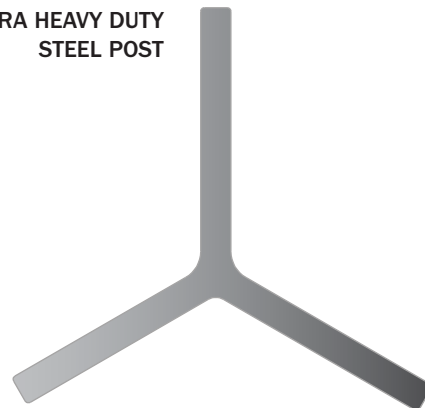

Southern Wire's black steel posts offer performance and economy while the galvanised posts are hot dip galvanised to Australian Standards for extra long life and are backed by the full resources of the company.

CUSTOMER SUPPORT – 1800 627 722 • WEBSITE – www.southernwire.com.au

YOUR FENCING PARTNER

STEEL POSTS

| CODE | PRODUCT | WEIGHT (KG) | POSTS PER SLING |
|--|-----------------------------|-------------|-----------------|
| HEAVY DUTY BLACK STEEL POSTS | | | |
| 8505 | 135cm Black Steel Post | 2.5 | 400 |
| 8510 | 150cm Black Steel Post | 2.8 | 400 |
| 8515 | 165cm Black Steel Post | 3.1 | 400 |
| 8520 | 180cm Black Steel Post | 3.3 | 400 |
| 8526 | 210cm Black Steel Post | 3.9 | 200 |
| 8527 | 225cm Black Steel Post | 4.2 | 200 |
| 8525 | 240cm Black Steel Post | 4.5 | 200 |
| HEAVY DUTY GALVANISED STEEL POSTS | | | |
| 8535 | 135cm Galvanised Steel Post | 2.5 | 400 |
| 8560 | 150cm Galvanised Steel Post | 2.8 | 400 |
| 8565 | 165cm Galvanised Steel Post | 3.1 | 400 |
| 8570 | 180cm Galvanised Steel Post | 3.3 | 400 |
| 8532 | 210cm Galvanised Steel Post | 3.9 | 200 |
| 8595 | 240cm Galvanised Steel Post | 4.5 | 200 |
| EXTRA HEAVY DUTY BLACK STEEL POSTS | | | |
| 8529 | 240cm Black Steel Post | 8.5 | 100 |
| EXTRA HEAVY DUTY GALVANISED STEEL POSTS | | | |
| 8548 | 180cm Galvanised Steel Post | 6.4 | 100 |
| 8549 | 210cm Galvanised Steel Post | 7.5 | 100 |
| 8360 | 240cm Galvanised Steel Post | 8.5 | 100 |

STEEL POST HOLE SPACINGS

210, 225, 240cm POSTS

150, 165, 180cm POSTS

135cm POST

HEAVY DUTY
STEEL POST

EXTRA HEAVY DUTY
STEEL POST

CUSTOMER SUPPORT – 1800 627 722 • WEBSITE – www.southernwire.com.au

YOUR FENCING PARTNER