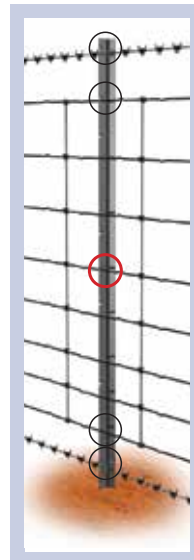

# RAPID POST

**The Southern Wire Rapid Post is designed to speed up fencing and make installation easier. The revolutionary self-sprung stainless steel clip firmly holds the fencing wire in the slot doing away with the need to cut tie wire saving both time, money and frustration!**

6/90/30

with two top barbed or plain wires

14 Clip Post

7/90/30

with one bottom barbed or plain wire

9 Clip Post

with top and bottom barbed or plain wires

9 Clip Post

with two top barbed or plain wires

9 Clip Post

8/90/30

with top and bottom barbed or plain wires

9 Clip Post

with two top barbed or plain wires

9 Clip Post

- Wire lines up with clip
- Wire lifted into clip