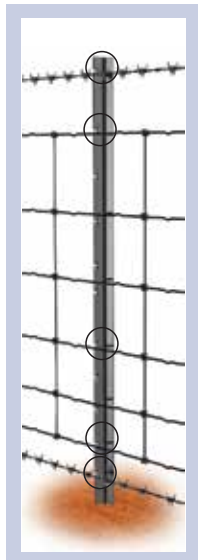

# RAPID POST

**The Southern Wire Rapid Post is designed to speed up fencing and make installation easier. The revolutionary self-sprung stainless steel clip firmly holds the fencing wire in the slot doing away with the need to cut tie wire saving both time, money and frustration!**

The Rapid Posts are manufactured from steel billet which is rolled to form the Y shape. They are heavy weight compared to many other posts at 2.04kg per metre with precision cut ends to prevent the post from twisting as they are driven into the ground. The posts are hot dip galvanised after processing.

## RAPID POST CLIP SPACINGS

165cm 9 Clip Rapid Post

165cm 14 Clip Rapid Post

180cm 9 Clip Rapid Post

180cm 14 Clip Rapid Post

6/70/30

with top and bottom barbed or plain wires

14 Clip Post

6/90/30

with two top barbed or plain wires

14 Clip Post

7/90/30

with one bottom barbed or plain wire

9 Clip Post

with top and bottom barbed or plain wires

9 Clip Post