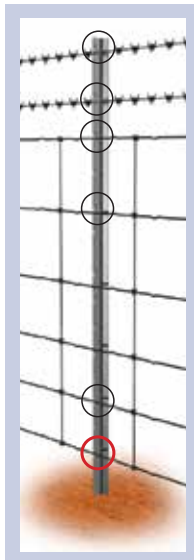

# RAPID POST

**The Southern Wire Rapid Post is designed to speed up fencing and make installation easier. The revolutionary self-sprung stainless steel clip firmly holds the fencing wire in the slot doing away with the need to cut tie wire saving both time, money and frustration!**

## RAPID POST CLIP SPACINGS

165cm 9 Clip Rapid Post

165cm 14 Clip Rapid Post

180cm 9 Clip Rapid Post

180cm 14 Clip Rapid Post

6/70/30

with top and bottom barbed or plain wires

14 Clip Post

6/90/30

with two top barbed or plain wires

14 Clip Post

7/90/30

with one bottom barbed or plain wire

9 Clip Post

with top and bottom barbed or plain wires

9 Clip Post