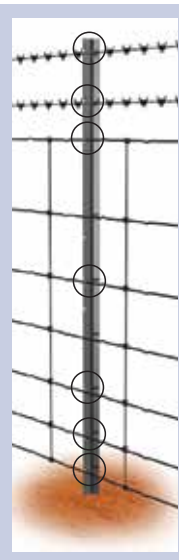

# RAPID POST

**The Southern Wire Rapid Post is designed to speed up fencing and make installation easier. The revolutionary self-sprung stainless steel clip firmly holds the fencing wire in the slot doing away with the need to cut tie wire saving both time, money and frustration!**

6/90/30

with two top barbed or plain wires

14 Clip Post

7/90/30

with one bottom barbed or plain wire

9 Clip Post

with top and bottom barbed or plain wires

9 Clip Post

with two top barbed or plain wires

9 Clip Post

8/90/30

with top and bottom barbed or plain wires

9 Clip Post

with two top barbed or plain wires

9 Clip Post

- Wire lines up with clip
- Wire lifted into clip