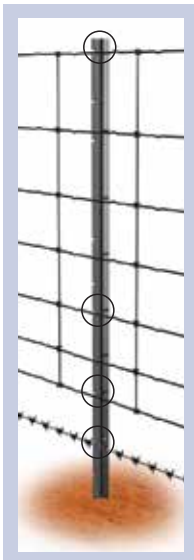

# RAPID POST

**The Southern Wire Rapid Post is designed to speed up fencing and make installation easier. The revolutionary self-sprung stainless steel clip firmly holds the fencing wire in the slot doing away with the need to cut tie wire saving both time, money and frustration!**

6/90/30

with two top barbed or plain wires

14 Clip Post

7/90/30

with one bottom barbed or plain wire

9 Clip Post

with top and bottom barbed or plain wires

9 Clip Post

with two top barbed or plain wires

9 Clip Post

8/90/30

with top and bottom barbed or plain wires

9 Clip Post

with two top barbed or plain wires

9 Clip Post

- Wire lines up with clip
- Wire lifted into clip