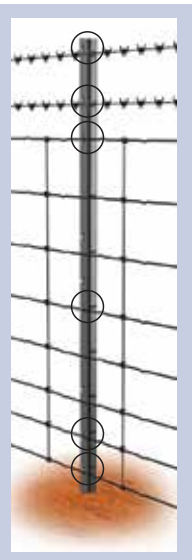

# RAPID POST

**The Southern Wire Rapid Post is designed to speed up fencing and make installation easier. The revolutionary self-sprung stainless steel clip firmly holds the fencing wire in the slot doing away with the need to cut tie wire saving both time, money and frustration!**

6/90/30

with two top barbed or plain wires

14 Clip Post

7/90/30

with one bottom barbed or plain wire

9 Clip Post

with top and bottom barbed or plain wires

9 Clip Post

with two top barbed or plain wires

9 Clip Post

8/90/30

with top and bottom barbed or plain wires

9 Clip Post

with two top barbed or plain wires

9 Clip Post

- Wire lines up with clip
- Wire lifted into clip