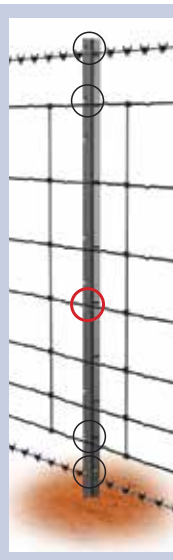

# RAPID POST

**The Southern Wire Rapid Post is designed to speed up fencing and make installation easier. The revolutionary self-sprung stainless steel clip firmly holds the fencing wire in the slot doing away with the need to cut tie wire saving both time, money and frustration!**

6/90/30

with two top barbed or plain wires

14 Clip Post

7/90/30

with one bottom barbed or plain wire

9 Clip Post

with top and bottom barbed or plain wires

9 Clip Post

with two top barbed or plain wires

9 Clip Post

8/90/30

with top and bottom barbed or plain wires

9 Clip Post

with two top barbed or plain wires

9 Clip Post

- Wire lines up with clip
- Wire lifted into clip